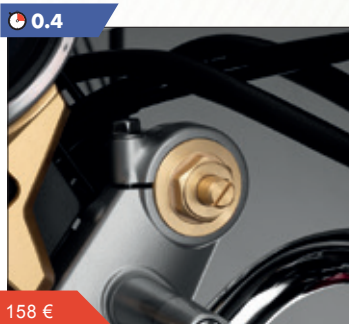

FORK ADJUSTER BOLT (GOLD)

08F73-MGC-D30ZD

158 €

Gold anodised aluminium front fork suspension adjuster bolt.

FORK ADJUSTER BOLT (RED)

08F73-MGC-D30ZC

158 €

Red anodised aluminium front fork suspension adjuster bolt.