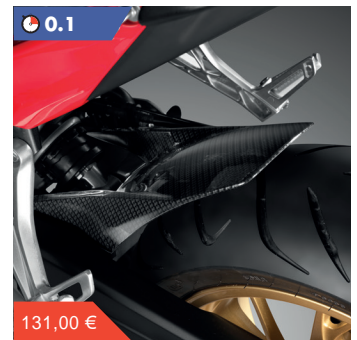

Hugger 08F72-MJE-D00

Give your CB650F that extra racy look with this high quality, carbon-look Hugger. Rounded edges and a clear lacquer guarantees a perfect finish.

131,00 €

Please note: All prices include VAT but exclude fitting.

Please ask your local Dealer for advice on compatibility and a total fitted price.

Honda Genuine Accessories. Tested rigorously to ensure flawless operation, seamless fit and 'real world' durability. Guaranteed to provide long-lasting value with a two year warranty. Honda designed and engineered, for you and your Honda.