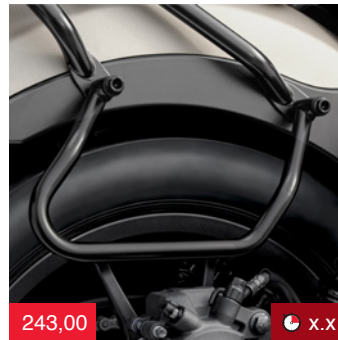

High quality, black tubular steel construction that provides extra cargo storage space.

471,00

X.X

LEATHER THROW-OVER BAGS 08L56-MFE-800A

Black leather Saddlebags offering 16L of storage capacity. Must be combined with Throw-over Bag Stay Set 08L71-K87-A00.

243,00

X.X

THROW-OVER BAG STAY SET 08L71-K87-A00

Sturdy mounting brackets specifically designed for use with the Leather Throw-over Bags.

360,00

X.X

METER VISOR KIT 08R72-K87-A00

This small and stylish Polycarbonate screen protects the chest from wind blasts at higher speeds, as well as improving the appearance of the bike.